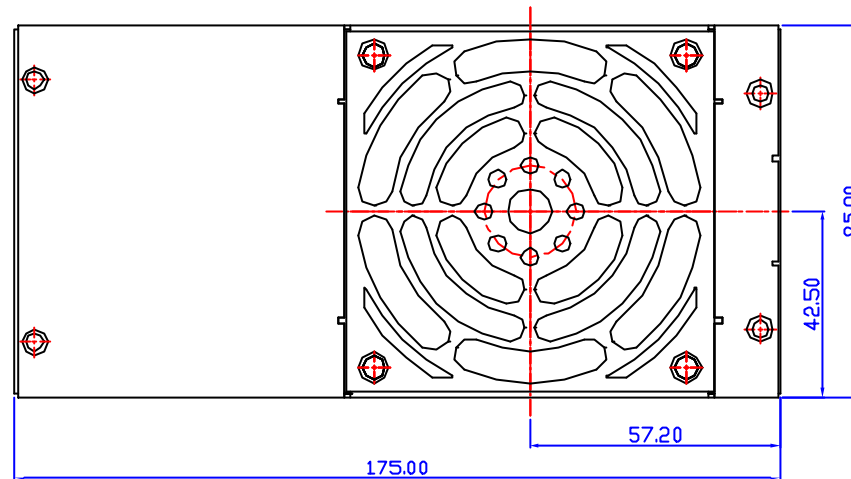

1

2

3

4

5

6

7

SUNPOWER
UK LTD

Sunpower (UK) Ltd
Orion House, Calleva Park,
Aldermaston, Berkshire,
RG7 8SN
Tel: +44 (0)118 981 1001
Fax: +44 (0)118 981 2002
E-mail: sales@sunpower-uk.com