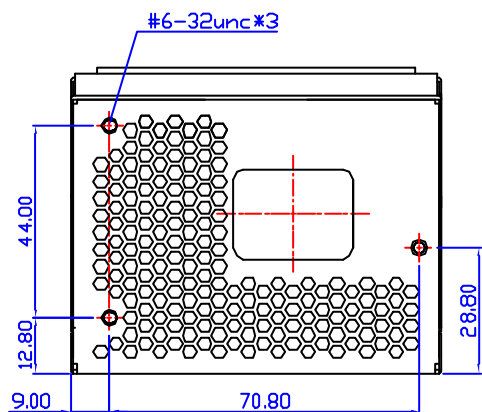

DESIGN CHANGE

ITEM	REASON OF CHANGE	DESCRIPTION

RANGE	COMMON TOLERANCE TABLE			
	<A>	<B>	<C>	<D>
< 8	±0.05	±0.1	±0.2	±0.4
8~25	±0.1	±0.15	±0.3	±0.5
25~80	±0.2	±0.25	±0.5	±1.0
80~250	±0.3	±0.4	±0.8	±1.5
250~800	±0.5	±0.6	±1.5	±3.0
800~2500	±1.0	±1.5	±3.0	±6.0
ANGULAR	±0.15°	±0.3°	±0.5°	±0.8°

SUNPOWER
UK LTD

Sunpower (UK) Ltd

FILE NO	TFX Layout(07-23)	REV. NO	02	DRAW BY	SAM
PART NO	TFX Layout(07-23)	SCALE	1 : 1	APPROVE BY	
PART NAME	Layout	UNITS	M/M	DATE	07/23/2007
MODEL NO	TFX	MATERIAL	SECC	PROJECTION	⊕
PATH