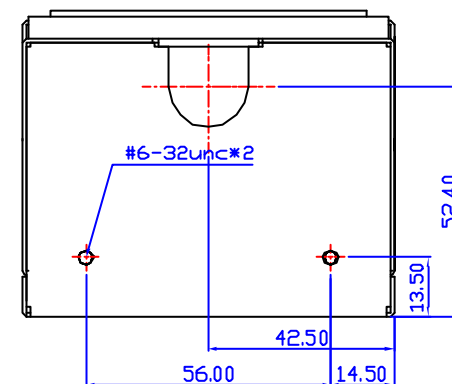

DESIGN CHANGE

ITEM	REASON OF CHANGE	DESCRIPTION

RANGE	COMMON TOLERANCE TABLE			
	<A>	<B>	<C>	<D>
< 8	±0.05	±0.1	±0.2	±0.4
8~25	±0.1	±0.15	±0.3	±0.5
25~80	±0.2	±0.25	±0.5	±1.0
80~250	±0.3	±0.4	±0.8	±1.5
250~800	±0.5	±0.6	±1.5	±3.0
800~2500	±1.0	±1.5	±3.0	±6.0
ANGULAR	±0.15°	±0.3°	±0.5°	±0.8°

SUNPOWER
UK LTD

Sunpower (UK) Ltd

FILE NO	TFX Layout(07-23)	REV. NO	02	DRAW BY	SAM
PART NO	TFX Layout(07-23)	SCALE	1 : 1	APPROVE BY	
PART NAME	Layout	UNITS	M/M	DATE	07/23/2007
MODEL NO	TFX	MATERIAL	SECC	PROJECTION	⊕
PATH