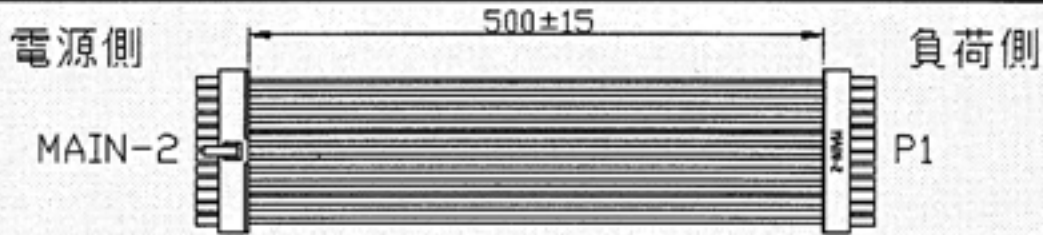

MAIN POWER CABLE : WH-M2424-500

MAIN-2			P1				CONNECTOR TYPE	
CONNECTOR TYPE	PIN No.	PIN No.	MAX CURRENT	FUNCTION	COLOR	WIRE TYPE		
Housing: CP-01124030 (CvILux)  Terminal: 13PIN CP-01100105 (CvILux)  Other CP-01100102 (CvILux)  or equivalent	13	1	4.8A	+3.3V	ORANGE	UL1007 AVG #18	Housing: CP-01124030 (CvILux)  Terminal: 13PIN CP-01100105 (CvILux)  Other CP-01100102 (CvILux)  or equivalent	
	2	2	4.8A	+3.3V	ORANGE			
	3	3	4.8A	COM	BLACK			
	4	4	4.8A	+5V	RED			
	5	5	4.8A	COM	BLACK			
	6	6	4.8A	+5V	RED			
	7	7	4.8A	COM	BLACK			
	8	8	4.0A	PWR OK	GRAY			UL1007 AVG #20
	9	9	4.8A	+5VSB	VIOLET			
	10	10	4.8A	+12V	YELLOW	UL1007 AVG #18		
	11	11	4.8A	+12V	YELLOW			
	12	12	4.8A	+3.3V	ORANGE			
	1	13	4.8A	+3.3V SENSE	ORANGE			
	13			+3.3V	ORANGE			
	14	14	4.8A	-12V	BLUE			
	15	15	4.8A	COM	BLACK			
	16	16	4.0A	ON/OFF	GREEN			UL1007 AVG #20
	17	17	4.8A	COM	BLACK			UL1007 AVG #18
	18	18	4.8A	COM	BLACK			
	19	19	4.8A	COM	BLACK			
	20	20	-	N.C.	-	-		
	21	21	4.8A	+5V	RED	UL1007 AVG #18		
	22	22	4.8A	+5V	RED			
	23	23	4.8A	+5V	RED			
24	24	4.8A	COM	BLACK				