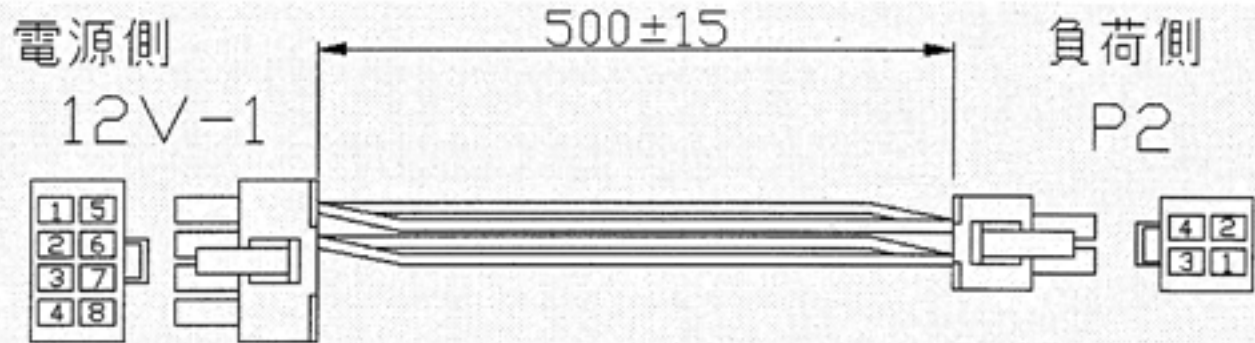

12V POWER CABLE : WH-V0408-500

12V-1		P2					
CONNECTOR TYPE	PIN No.	PIN No.	MAX CURRENT	FUNCTION	WIRE		CONNECTOR TYPE
					COLOR	TYPE	
Housing: 5557-08R (Molex) Terminal: 5556 (Molex) or equivalent	2	1	5.6A	COM	BLACK	UL1007 AWG#18	Housing: 5557-04R (Molex) Terminal: 5556 (Molex) or equivalent
	1	2	5.6A	COM	BLACK		
	6	3	5.6A	+12V	YELLOW		
	5	4	5.6A	+12V	YELLOW		
	3	—	—	—	N.C.		
	4	—	—	—	N.C.		
	7	—	—	—	N.C.		
	8	—	—	—	N.C.		