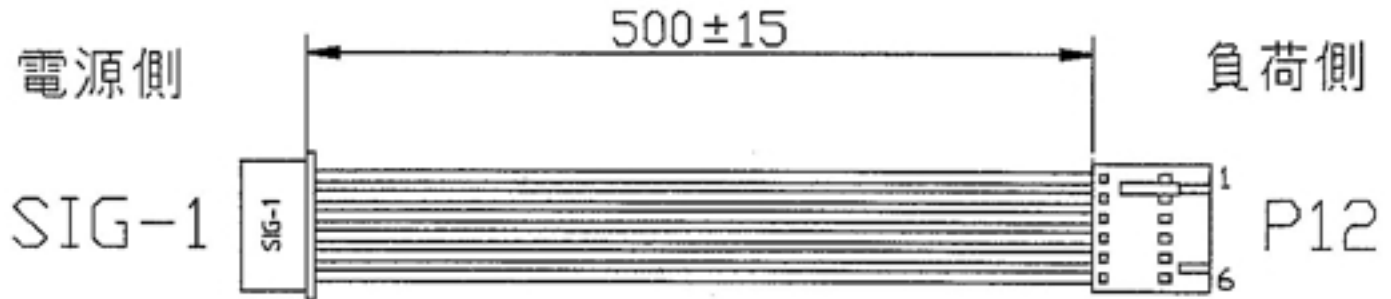

SIGNAL CABLE : WH-S0610-500

SIG-1		△ P12				CONNECTOR TYPE
CONNECTOR TYPE	PIN No.	PIN No.	MAX CURRENT	WIRE COLOR	WIRE TYPE	
Housing: PADP-10V-1-S (JST) Terminal: SPH-001T-P0.5L (JST) or equivalent	7	1	1.6A	BLACK	UL1007 AWG#22	Housing: 51030-0630 (Molex) or equivalent Terminal: 50084-8114 (Molex) or equivalent
	2	2	1.6A	YELLOW		
	1	3	1.6A	BLUE		
	3	4	1.6A	WHITE		
	4	5	1.6A	ORANGE		
	5	6	1.6A	VIOLET		
	6	—	—	—		
	8	—	—	—		
	9	—	—	—		
	10	—	—	—		